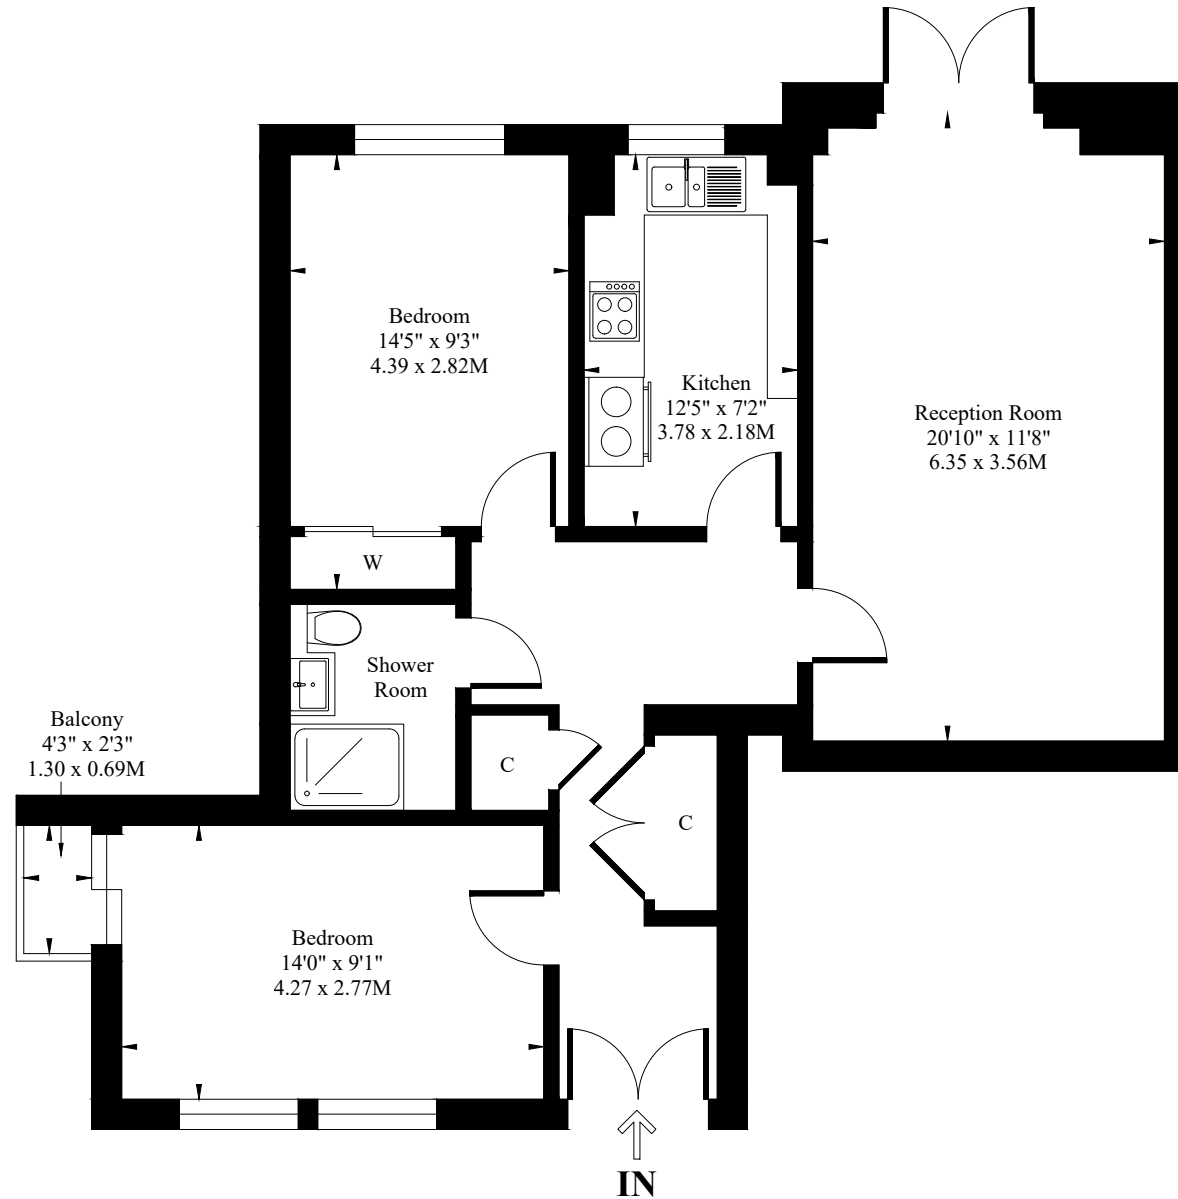

Hamilton Square N12

Ground Floor

Approx. Gross Internal Area

795 Sq. Ft / 73.86 Sq. M

Measured in according with RICS guidelines. Every attempt is made to ensure accuracy.

However all measurements are approximate.

The floor plan is illustrative purposes only and is not to scale.